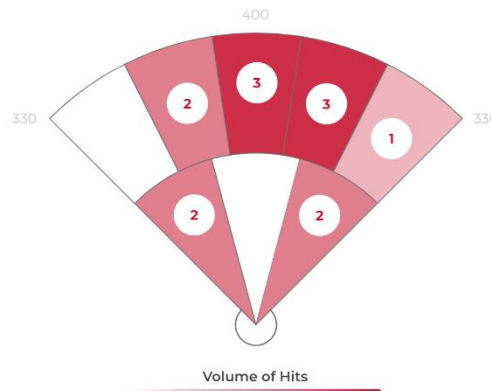

### C- Pop Times

-

## DATA

	Avg	Max	Hard Hit Avg		
Exit Velocity	63.3	79.7	73.9	Batting Avg.	0.571
Launch Angle	13.2	68.4	27.3	xwOBA	0.321
Direction	2.7°L	153.9°L	13.6°R	Slugging	0.692
Distance	67	274	209	Hard Hit %	50%
Spin Rate	1,845	3,603	1,922	Bombs %	35.7%
				Ropes %	7.1%

### EXIT VELOCITY BY ZONE

	71.5 (1/11)	72.9 (1/11)	75.8 (1/11)
	52.0 (2/11)	65.2 (3/11)	55.0 (1/11)
		68.5 (1/11)	
			66.2 (1/11)

### HIT VOLUME

Zone	Pull	Middle	Oppo
Volume of Hits	4/13	4/13	5/13
Avg. LA	31.0	39.0	25.0
Avg. EV	58.0	71.0	66.0
Avg. Spin	1,965	2,001	1,580
Avg. Distance	167	234	162