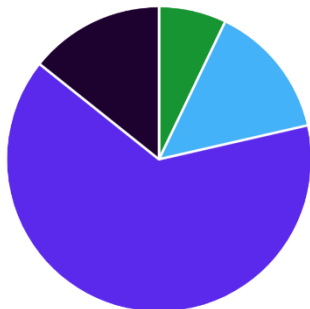

HIT CLASSIFICATION

● Dribbler ● High Line Drive ● Fly Ball ● Pop Up